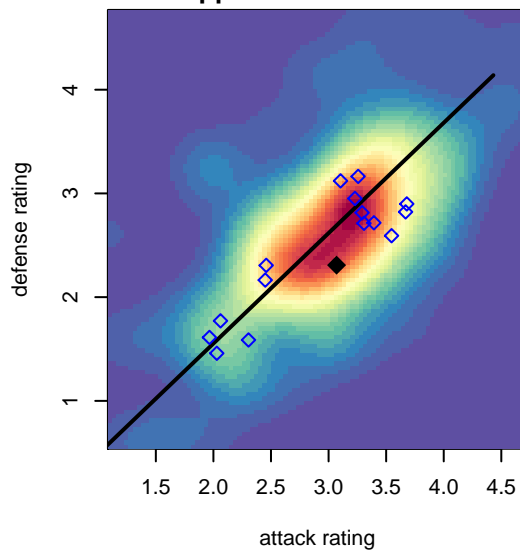

**attack and defense rating
relative to others at age
and all opponents in last 13 months**