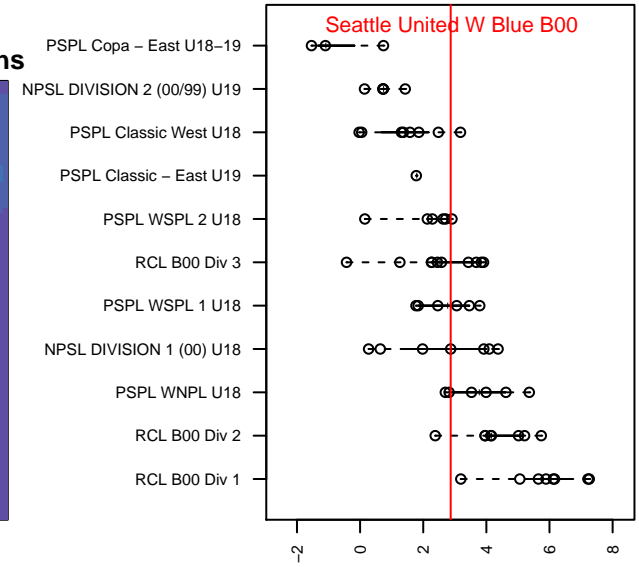

**attack and defense rating
relative to others at age
and all opponents in last 13 months**