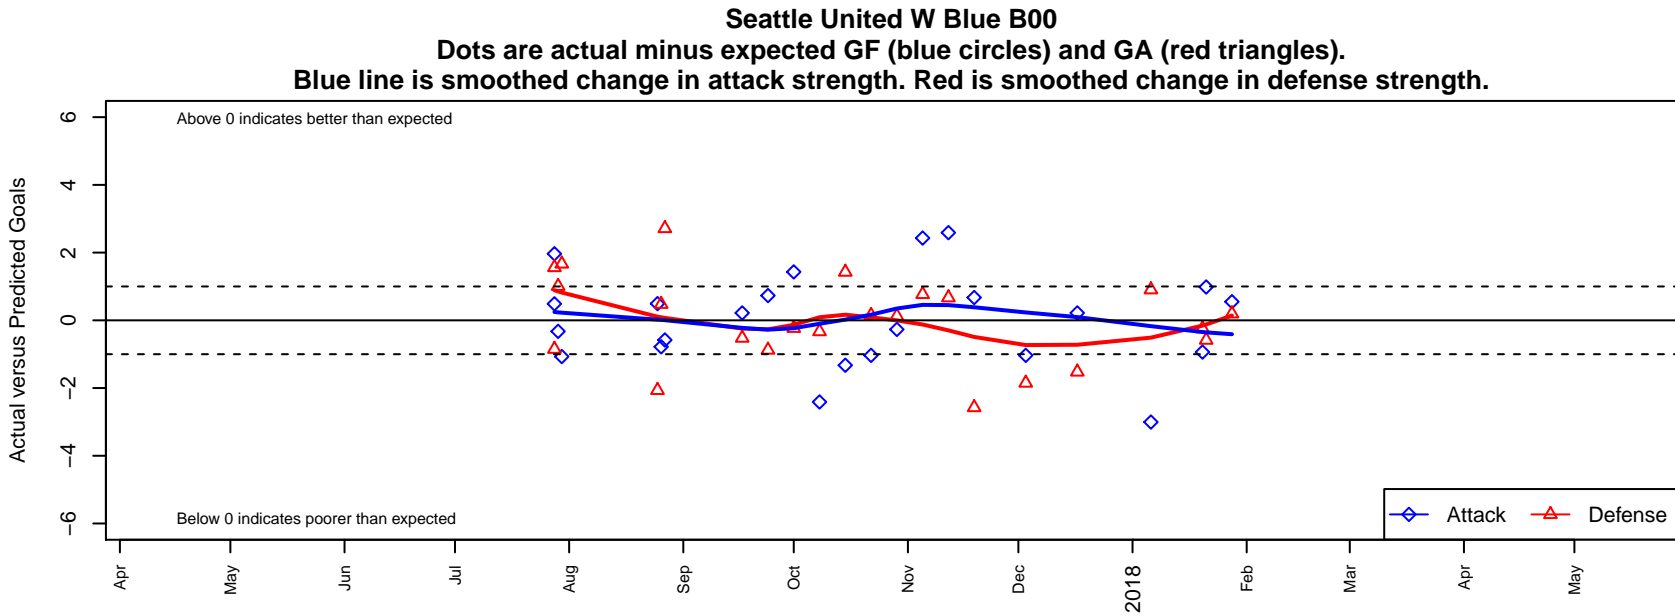

**attack and defense variance (black dot)
relative to other teams
and top 10 in region**

**attack and defense rating
relative to others at age
and all opponents in last 13 months**

Seattle United W Blue B00

Seattle United Regional
Seattle, WA
B00 total strength=1576
attack=21.53 defense=10.06
fall league = NPSL DIVISION 1 (00) U18
notes= Jatta 2016

alt names used:
Seattle United West B00 Blue

Venues played:
2017 Crossfire Select U19 Gold
2017 River Jam Copa U17-19
2017 NPSL DIVISION 1 (00) U18
2017 Founders Cup B99 Div A